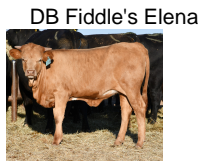

DB Fiddle's Elena

Date of Birth: 03/12/2024
Registration 1: CTI350584
Breeder: Diamond B Longhorns
Owner: Diamond B Longhorns

Courtesy of Diamond B Cattle

JITTER SOUP